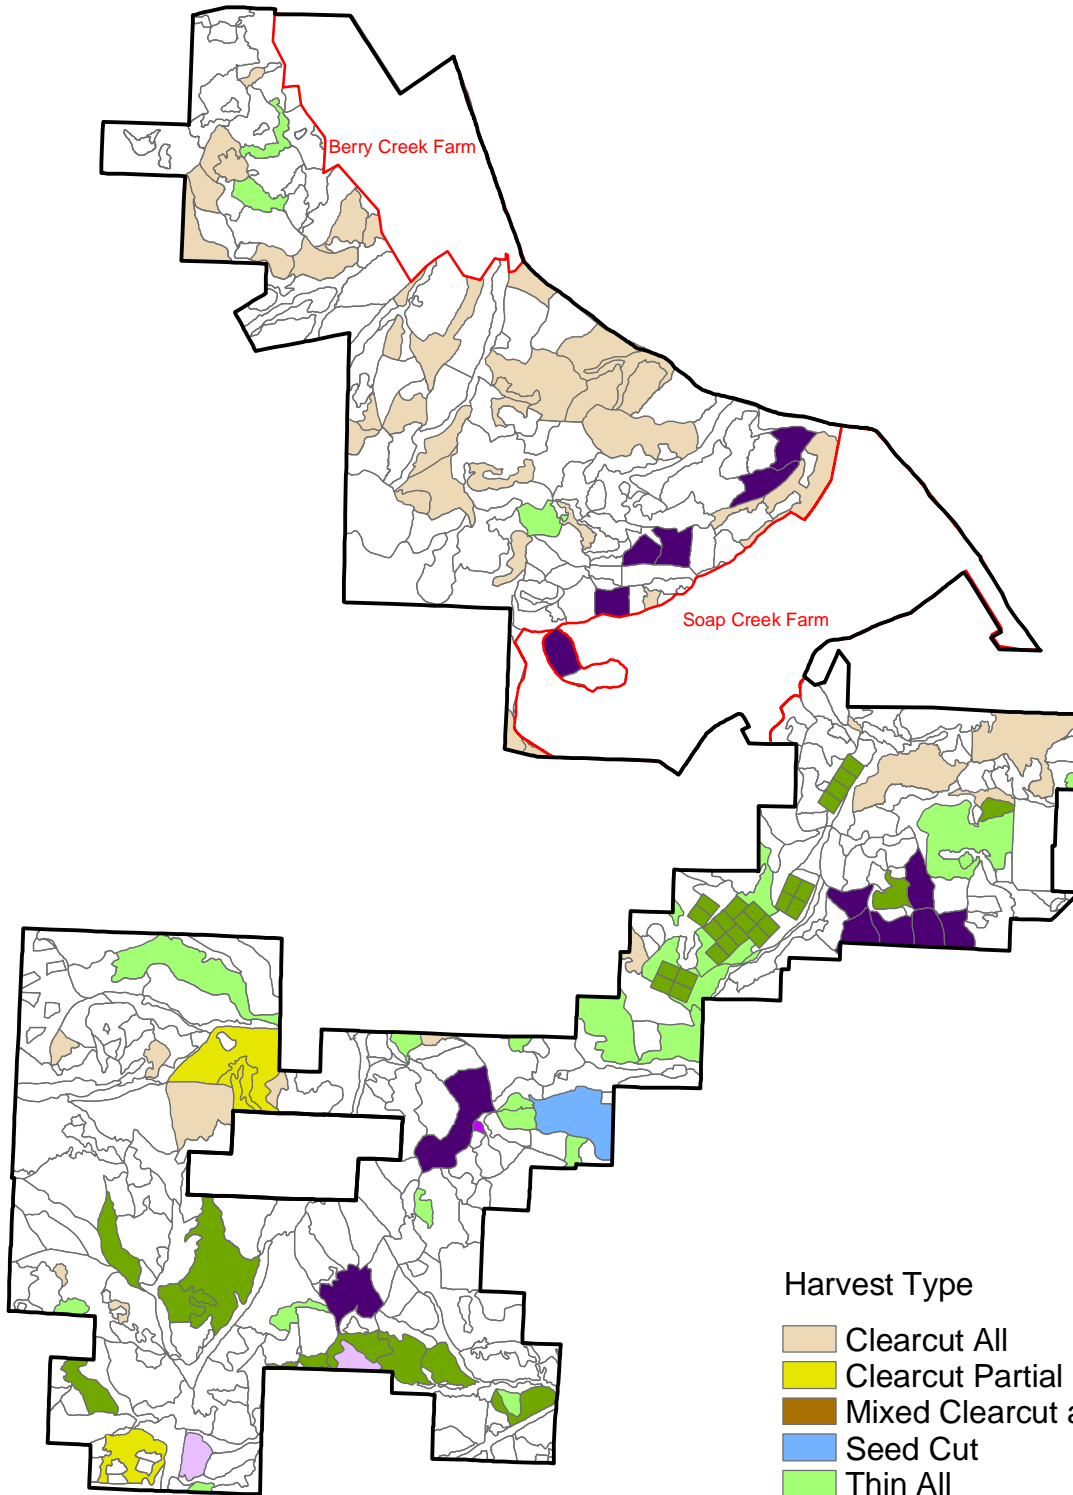

# Tentative Harvest Schedule

2005-2014

## Harvest Type

- Clearcut All
- Clearcut Partial
- Mixed Clearcut and Thin
- Seed Cut
- Thin All
- Thin Partial
- Mixed Patch Cuts and Thin
- Patch Cut All
- Patch Cut Partial

0 0.5 1 2 3 4  
Kilometers

0 0.5 1 2 3 4  
Miles