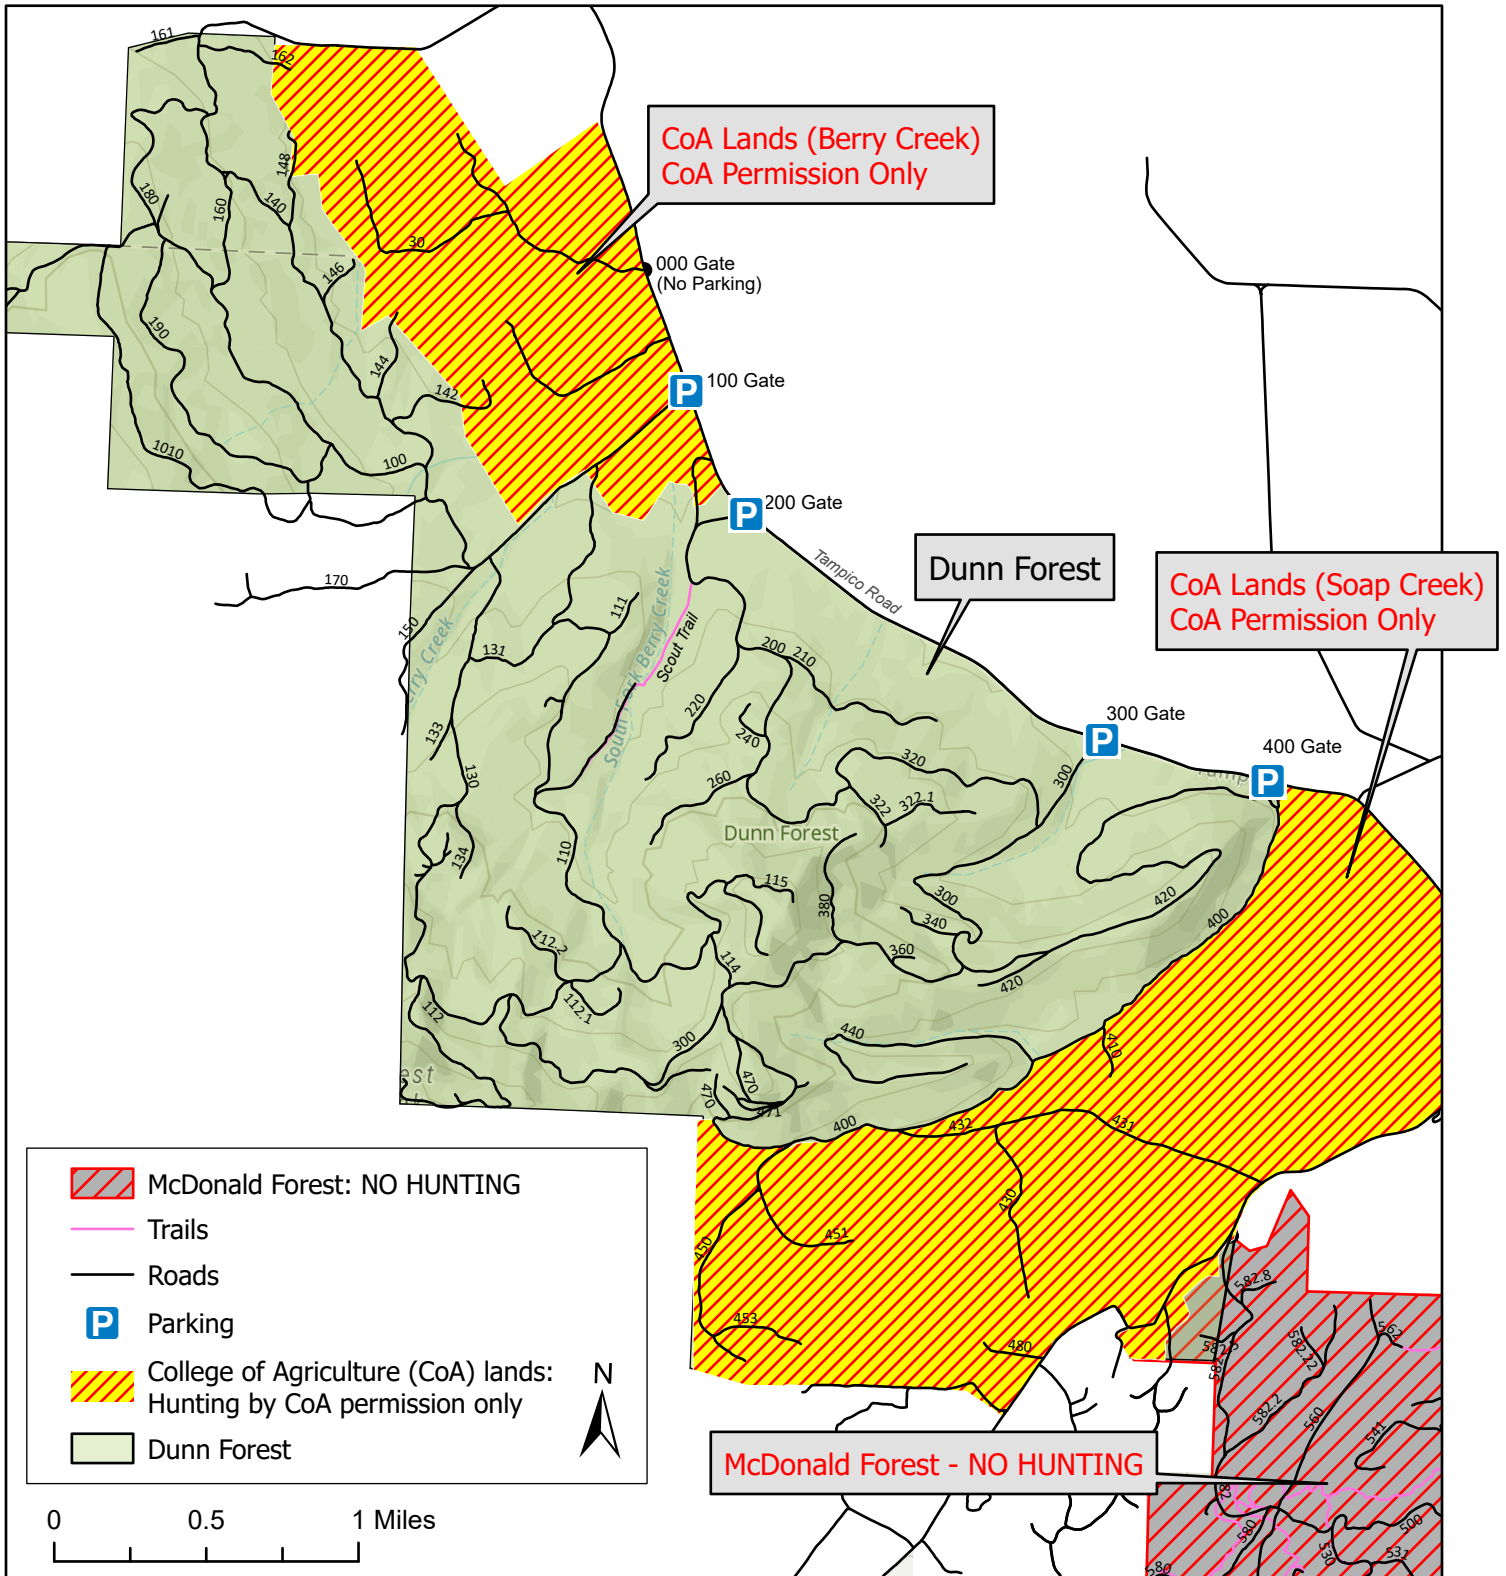

OSU RESEARCH FORESTS - HUNT MAP

Hunting is only permissible on OSU Dunn Forest, with permission.
ABSOLUTELY NO HUNTING ON THE McDONALD FOREST

- More information about OSU Research Forest Dunn Hunt Program:
<https://cf.forestry.oregonstate.edu/recreation/hunt-information> or call 541-737-6702.

- More information about OSU College of Agriculture hunt by reservation program:
<https://myodfw.com/HBR>