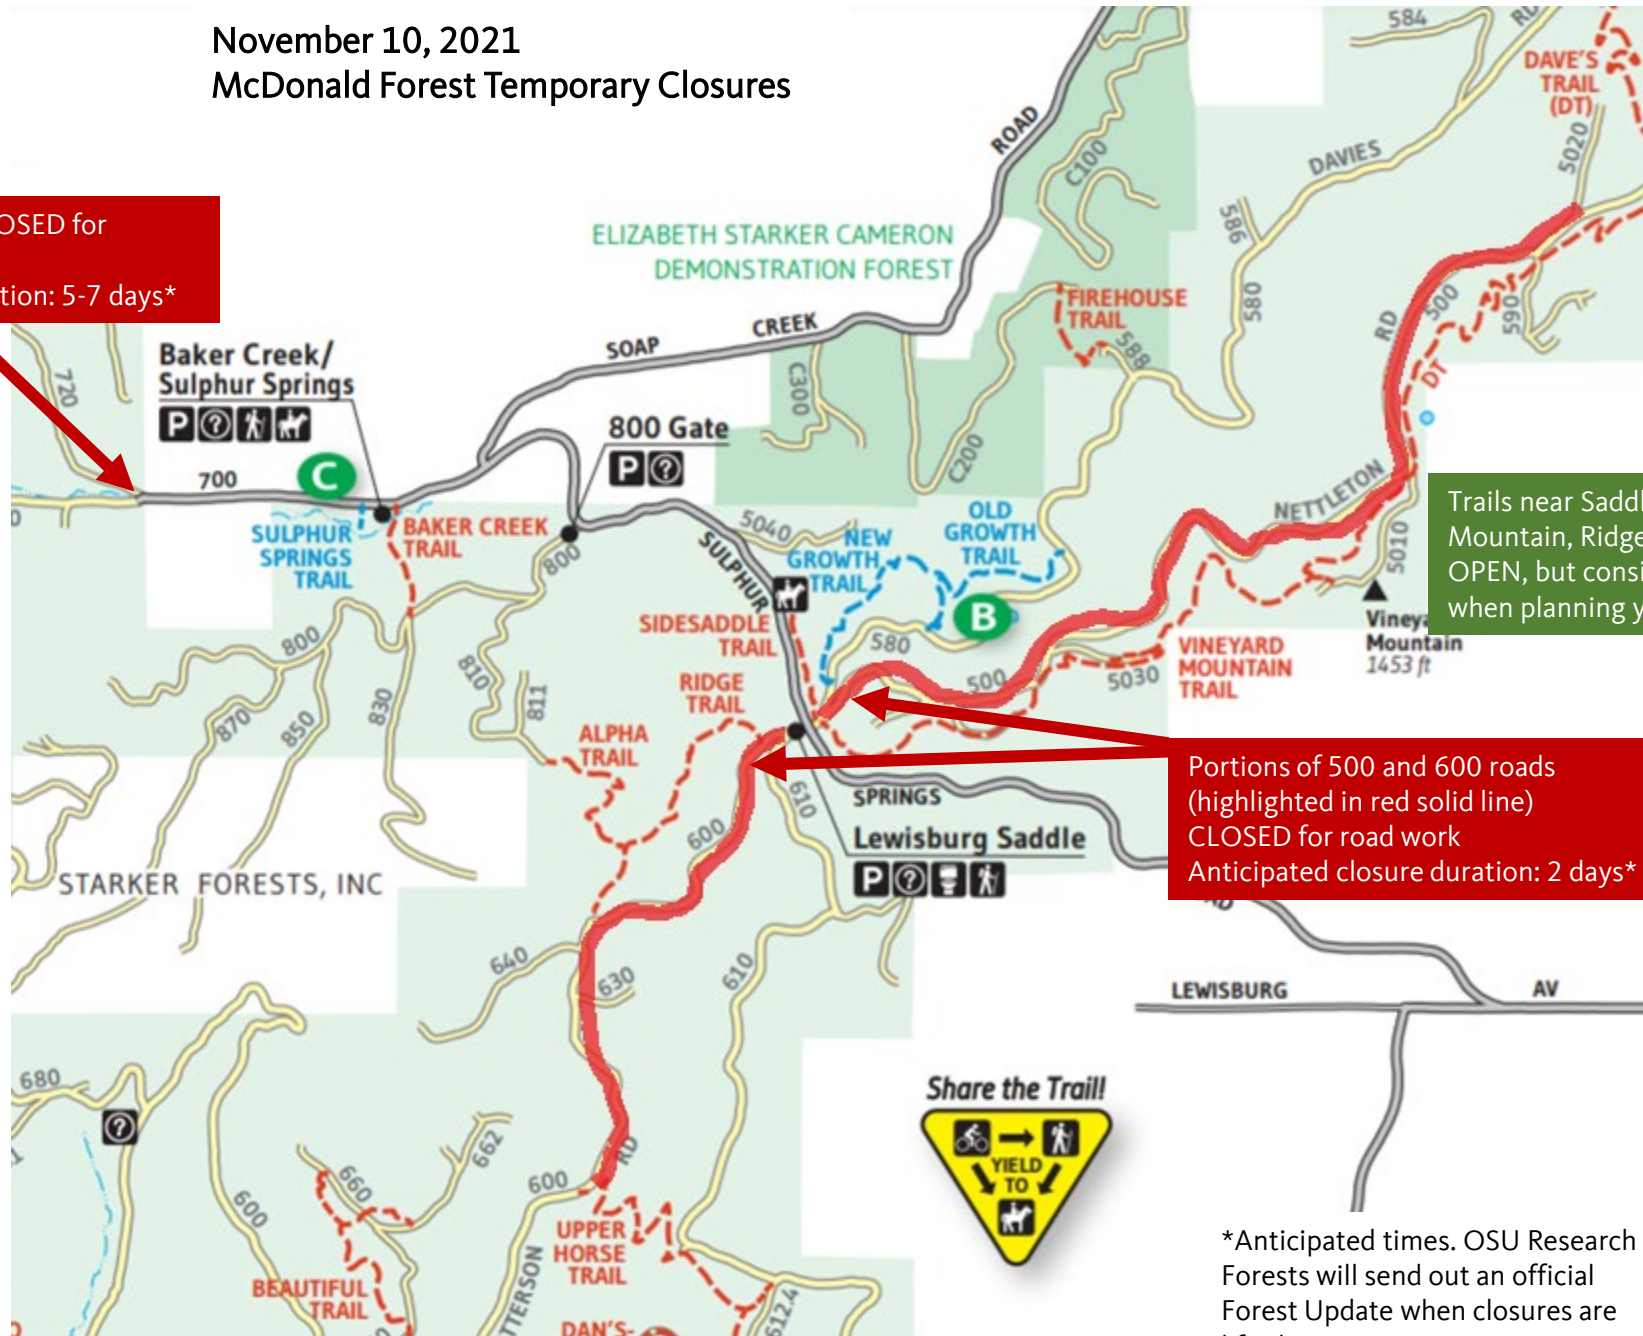

November 10, 2021
McDonald Forest Temporary Closures

700/720 gate access CLOSED for salvage operations
Anticipated closure duration: 5-7 days*

Trails near Saddle (e.g., Vineyard Mountain, Ridge Trail, Alpha Trail) are OPEN, but consider the road closures when planning your route!

Portions of 500 and 600 roads (highlighted in red solid line) CLOSED for road work
Anticipated closure duration: 2 days*

*Anticipated times. OSU Research Forests will send out an official Forest Update when closures are lifted.