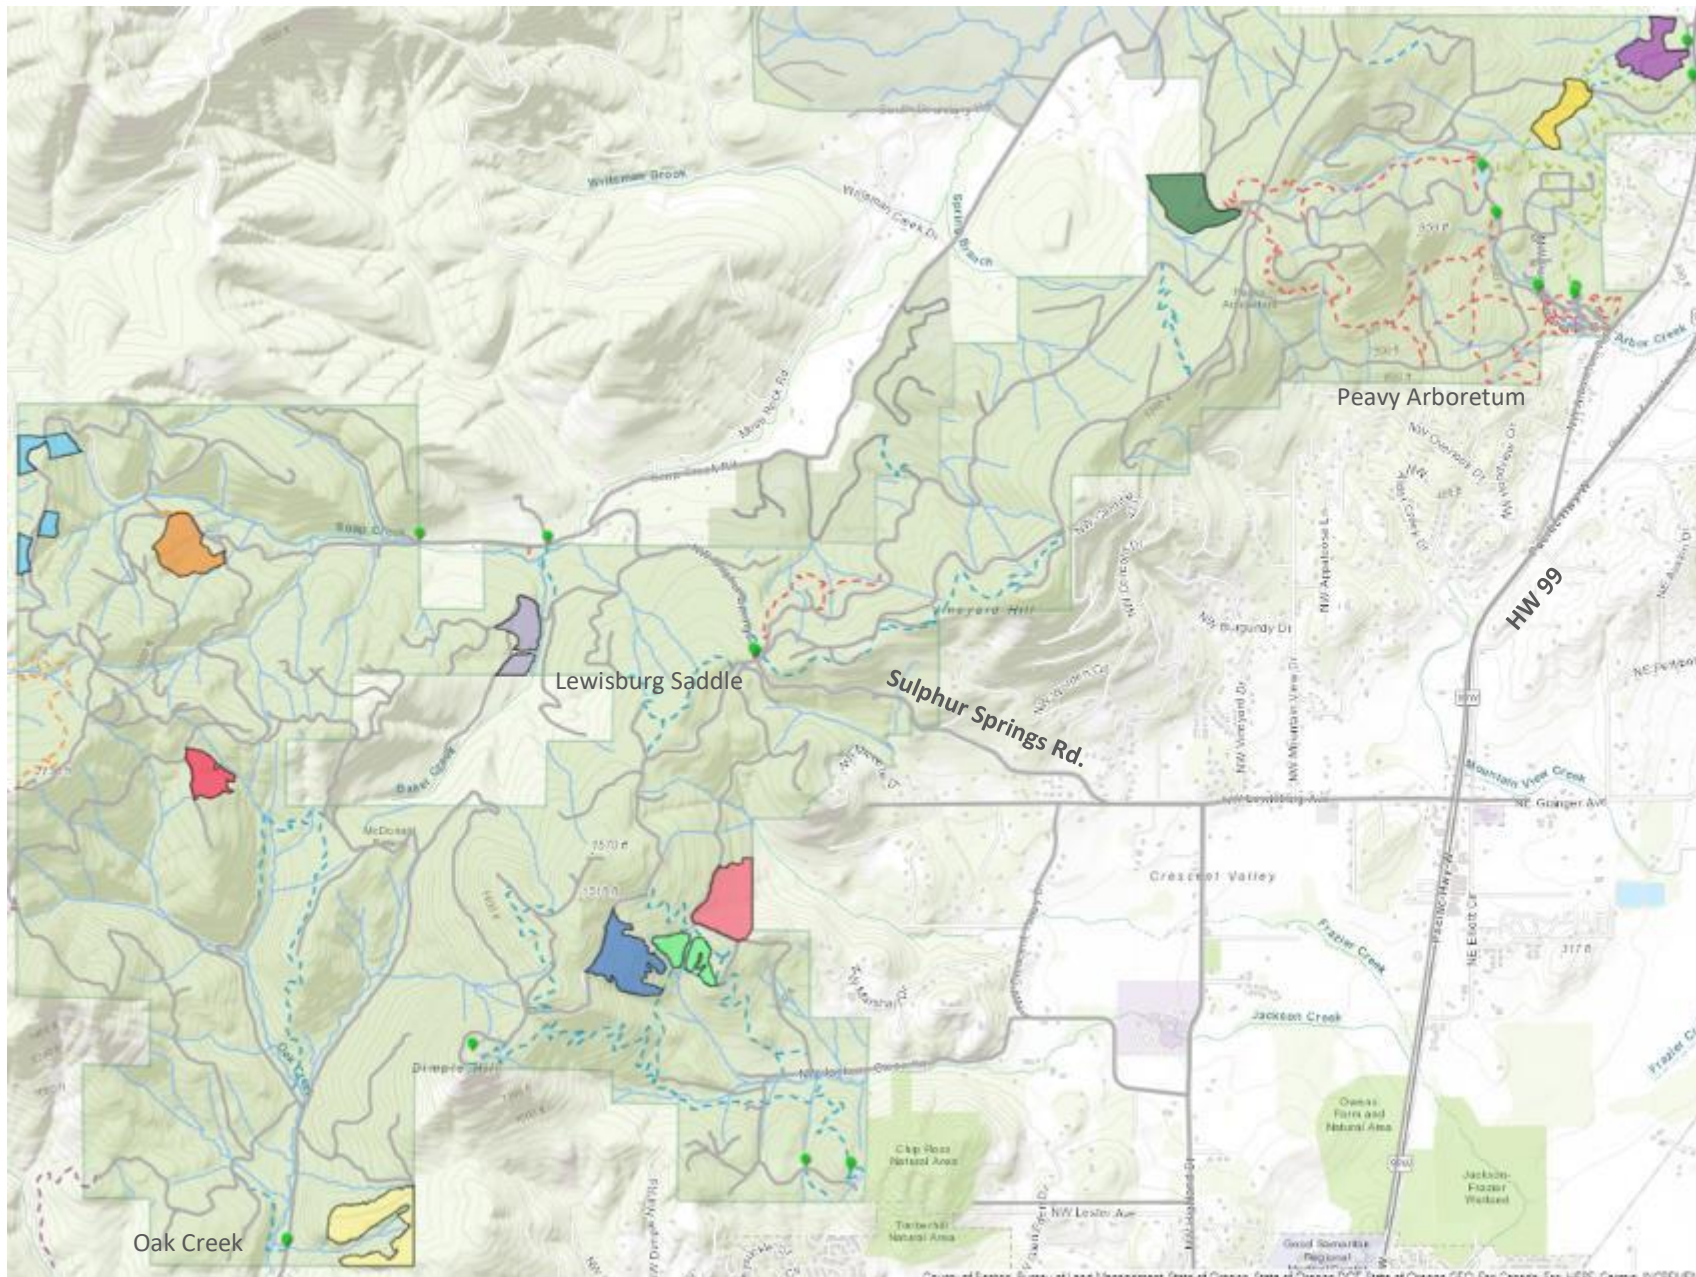

2019 McDonald Forest Harvest Map

- Legend
- 540_Oak_Restoration 
 - 582 CTL 
 - Bermuda_Triangle 
 - Blake_Homestead_Harvest 
 - Cody_Clear 
 - Crazy_Quilt_19 
 - Decker_combined 
 - Horse_Buggy 
 - Maple_Syrup_Bndry 
 - No_Vacancy 
 - RIP_Prosser 